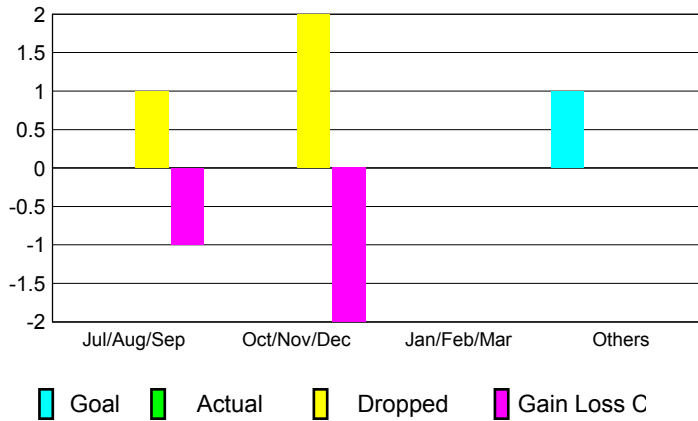

GMT: **JØRN ANDERSEN**

Location: **NORWAY**

GMT CA: **4**

CLUBS

Month	New Club Goal	Actual New Clubs	Actual Dropped Clubs	Gain/Loss of Clubs
2012-2013				
Jul/Aug/Sep	0	0	1	-1
Oct/Nov/Dec	0	0	2	-2
Jan/Feb/Mar	0	0	0	0
Apr/May/June	1	0	0	0
Totals	1	0	3	-3

Club Results 2012-2013
Goal, New, Dropped, Gain/Loss

YTD Status Quo Clubs 2012-2013

Status Quo Clubs Compared to Status Quo Members

Club Gain/Loss 2012-2013

MEMBERSHIP

Month	Net Memb Goal	Actual New Memb	Actual Dropped Memb	Gain/Loss of Memb
2012-2013				
Jul/Aug/Sep	-7	26	84	-58
Oct/Nov/Dec	-2	12	41	-29
Jan/Feb/Mar	-9	17	17	0
Apr/May/June	18	17	20	-3
Totals	0	72	162	-90