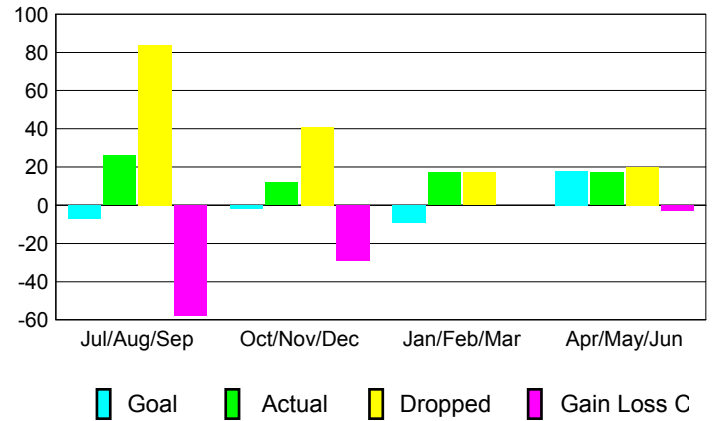

GMT: **JØRN ANDERSEN**

Location: **NORWAY**

GMT CA: **4**

CLUBS

Month	New Club Goal	Actual New Clubs	Actual Dropped Clubs	Gain/Loss of Clubs
2012-2013				
Jul/Aug/Sep	0	0	1	-1
Oct/Nov/Dec	0	0	2	-2
Jan/Feb/Mar	0	0	0	0
Apr/May/June	1	0	0	0
Totals	1	0	3	-3

Club Results 2012-2013
Goal, New, Dropped, Gain/Loss

YTD Status Quo Clubs 2012-2013

Status Quo Clubs Compared to Status Quo Members

Club Gain/Loss 2012-2013

MEMBERSHIP

Month	Net Memb Goal	Actual New Memb	Actual Dropped Memb	Gain/Loss of Memb
2012-2013				
Jul/Aug/Sep	-7	26	84	-58
Oct/Nov/Dec	-2	12	41	-29
Jan/Feb/Mar	-9	17	17	0
Apr/May/June	18	17	20	-3
Totals	0	72	162	-90

Membership Results 2012-2013
Goal, New, Dropped, Gain/Loss

Gender Comparison 2012-2013

Membership Gain/Loss 2012-2013